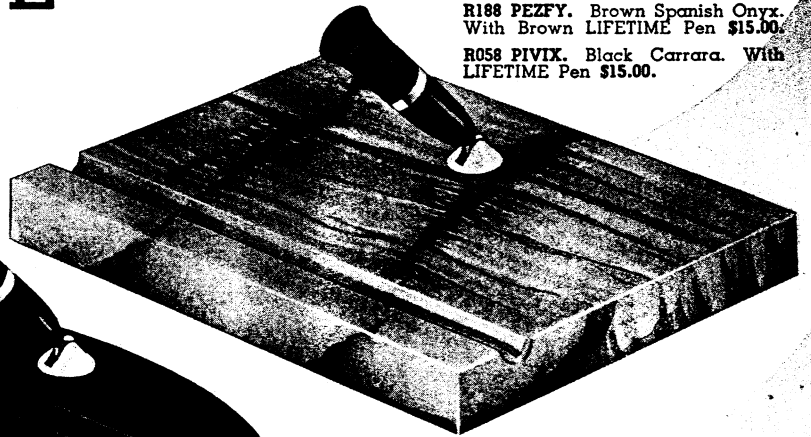

R108 GRABU. (Below) Black and gold Italian Marble. $3\frac{7}{8}$ x $6\frac{1}{4}$ inches. Gold trim. With LIFETIME Pen $15.00.

R068 PIVOX. Colored Pedrara Onyx. Same as R108 except material. With Brown LIFETIME Pen $15.00.